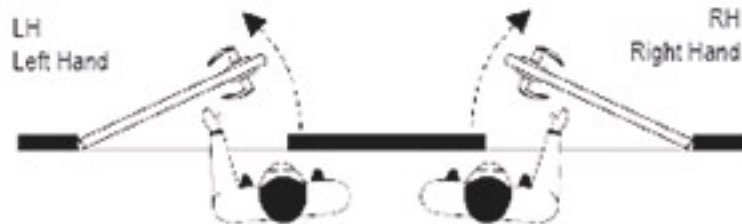

How To Order

Trim	SPX-SPE (Standard Escutcheon), SPX-AS (Sectional) SPX-ER (Sectional), SPX-TS (Wide Escutcheon)			
Function	See Function Chart			
Lever	See Lever Listing			
Finish	See Finish Listing			
Hand	RH	LH	RHR	LHR

Example

SPX-AS Series 04 L03 626 RH

1. Sectional Trim
2. Office Function
3. Gala Lever
4. Satin Chrome
5. Right Handed

Handing

OUTSIDE OF DOOR

OUTSIDE OF DOOR