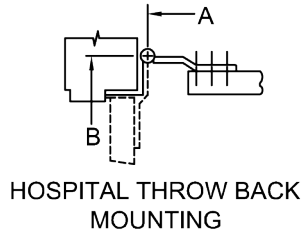

3300 ADJ SERIES SURFACE HOLDERS

REVERSIBLE

FOR SINGLE ACTING DOORS ONLY

NON - HANDED

SCREW DETAIL			
	QTY	WOOD	METAL
JAMB	4	#10 X 1-1/2" F.H.W.S.	10-32 X 1/2" F.H.M.S.
DOOR	2	10-32 X 1-1/2" TRUSS HD 5/16" DIA. SEX BOLT	10-32 X 1-1/2" TRUSS HD 5/16" DIA. SEX BOLT