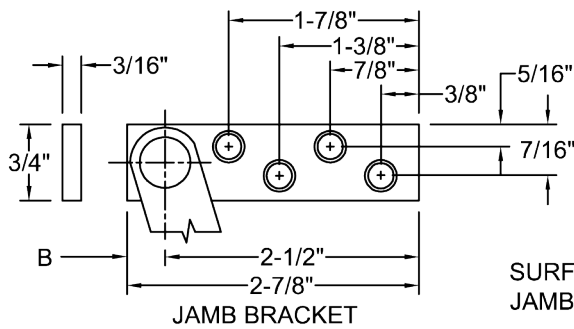

3300 ADJ SERIES SURFACE HOLDERS

REVERSIBLE

FOR SINGLE ACTING DOORS ONLY

NON - HANDED

SCREW DETAIL			
	QTY	WOOD	METAL
JAMB	4	#10 X 1-1/2" F.H.W.S.	10-32 X 1/2" F.H.M.S.
DOOR	2	10-32 X 1-1/2" TRUSS HD 5/16" DIA. SEX BOLT	10-32 X 1-1/2" TRUSS HD 5/16" DIA. SEX BOLT

 ALWAYS REQUEST LATEST TEMPLATE
 DRAWINGS FOR NEW INSTALLATIONS

 DO NOT SCALE DRAWINGS
 ALL DIMENSIONS ARE IN INCHES