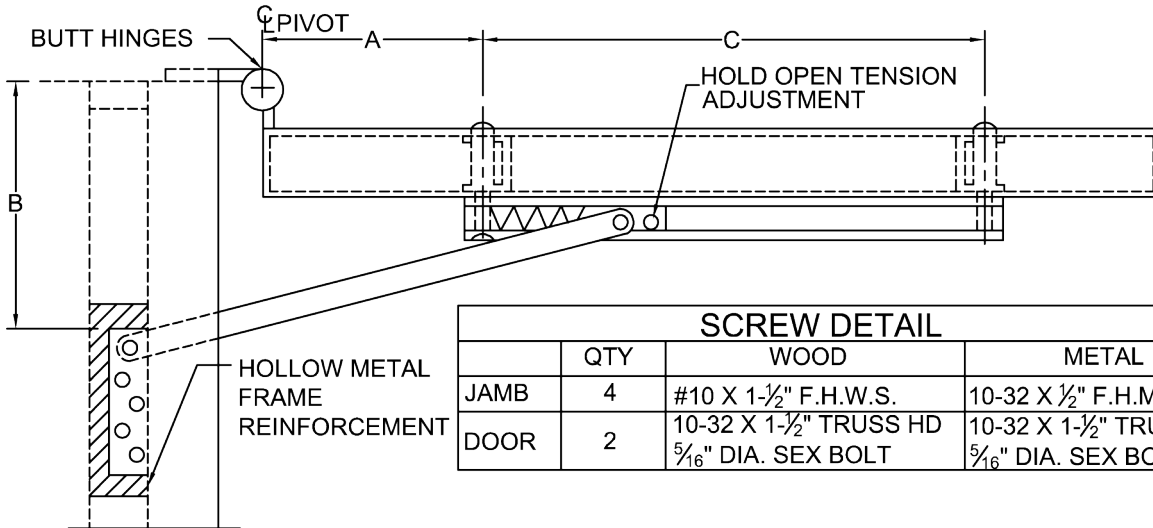

3300 ADJ SERIES SURFACE HOLDERS

REVERSIBLE

FOR SINGLE ACTING DOORS ONLY

NON - HANDED

SCREW DETAIL			
	QTY	WOOD	METAL
JAMB	4	#10 X 1-1/2" F.H.W.S.	10-32 X 1/2" F.H.M.S.
DOOR	2	10-32 X 1-1/2" TRUSS HD 5/16" DIA. SEX BOLT	10-32 X 1-1/2" TRUSS HD 5/16" DIA. SEX BOLT

 ALWAYS REQUEST LATEST TEMPLATE
 DRAWINGS FOR NEW INSTALLATIONS

 DO NOT SCALE DRAWINGS
 ALL DIMENSIONS ARE IN INCHES