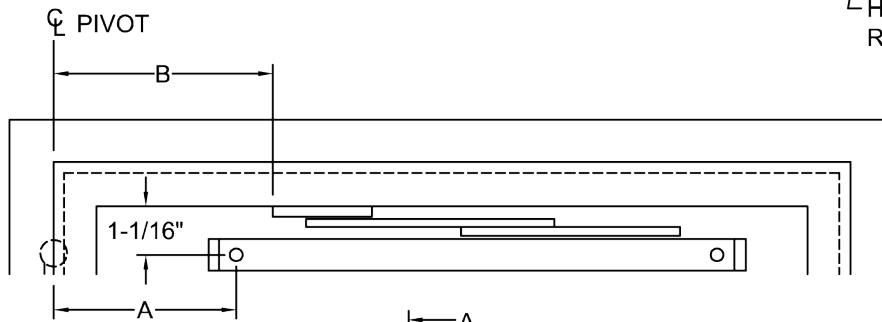

3300 ADJ SERIES SURFACE HOLDERS

REVERSIBLE

FOR SINGLE ACTING DOORS ONLY

NON - HANDED

SCREW DETAIL			
	QTY	WOOD	METAL
JAMB	4	#10 X 1-1/2" F.H.W.S.	10-32 X 1/2" F.H.M.S.
DOOR	2	10-32 X 1-1/2" TRUSS HD 5/16" DIA. SEX BOLT	10-32 X 1-1/2" TRUSS HD 5/16" DIA. SEX BOLT

 ALWAYS REQUEST LATEST TEMPLATE
 DRAWINGS FOR NEW INSTALLATIONS

 DO NOT SCALE DRAWINGS
 ALL DIMENSIONS ARE IN INCHES