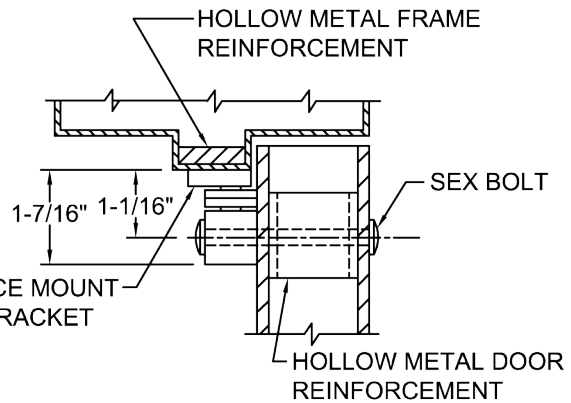

3300 ADJ SERIES SURFACE HOLDERS

REVERSIBLE

FOR SINGLE ACTING DOORS ONLY

NON - HANDED

SCREW DETAIL			
	QTY	WOOD	METAL
JAMB	4	#10 X 1-1/2" F.H.W.S.	10-32 X 1/2" F.H.M.S.
DOOR	2	10-32 X 1-1/2" TRUSS HD 5/16" DIA. SEX BOLT	10-32 X 1-1/2" TRUSS HD 5/16" DIA. SEX BOLT

 ALWAYS REQUEST LATEST TEMPLATE
 DRAWINGS FOR NEW INSTALLATIONS

 DO NOT SCALE DRAWINGS
 ALL DIMENSIONS ARE IN INCHES