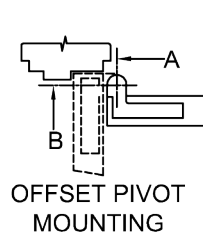

3300 ADJ SERIES SURFACE HOLDERS

REVERSIBLE

FOR SINGLE ACTING DOORS ONLY

NON - HANDED

SCREW DETAIL			
	QTY	WOOD	METAL
JAMB	4	#10 X 1-1/2" F.H.W.S.	10-32 X 1/2" F.H.M.S.
DOOR	2	10-32 X 1-1/2" TRUSS HD 5/16" DIA. SEX BOLT	10-32 X 1-1/2" TRUSS HD 5/16" DIA. SEX BOLT

 ALWAYS REQUEST LATEST TEMPLATE
 DRAWINGS FOR NEW INSTALLATIONS

 DO NOT SCALE DRAWINGS
 ALL DIMENSIONS ARE IN INCHES