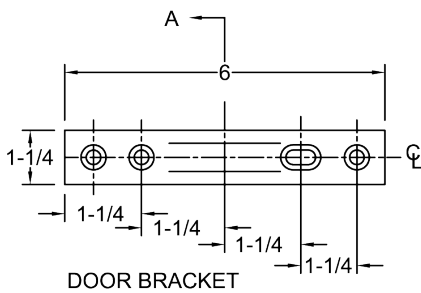

HD 7000 SERIES EXTRA HEAVY DUTY HOLDERS & STOPS

REVERSIBLE

NON - HANDED

NOTE: ALL A & B DIMENSIONS MEASURED FROM ϕ OF PIVOT.

SCREW DETAIL			
	QTY	WOOD	METAL
JAMB	4	No. 18 X 2" F.H.W.S.	$\frac{5}{16}$ " - 18 X 1" F.H.M.S.
DOOR	4	$\frac{5}{16}$ "-18 TRUSS HD M.S. $\frac{1}{2}$ " DIA. SEX BOLT	$\frac{5}{16}$ " - 18 TRUSS HD M.S. $\frac{1}{2}$ " DIA. SEX BOLT

ALWAYS REQUEST LATEST TEMPLATE DRAWINGS FOR NEW INSTALLATIONS

DO NOT SCALE DRAWINGS ALL DIMENSIONS ARE IN INCHES