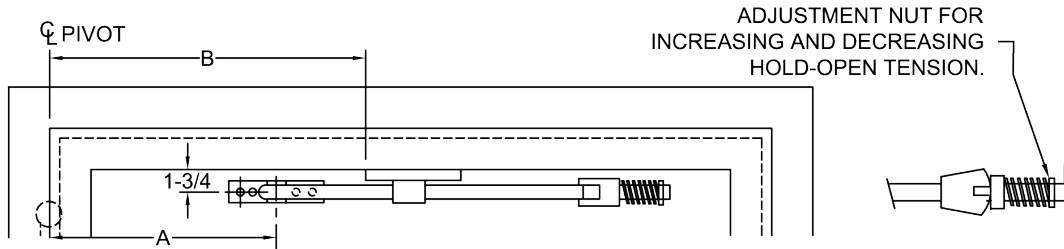

HD 7000 SERIES EXTRA HEAVY DUTY HOLDERS & STOPS

REVERSIBLE

NON - HANDED

NOTE: ALL A & B DIMENSIONS MEASURED FROM ϕ OF PIVOT.

SCREW DETAIL			
	QTY	WOOD	METAL
JAMB	4	No. 18 X 2" F.H.W.S.	$\frac{5}{16}$ " - 18 X 1" F.H.M.S.
DOOR	4	$\frac{5}{16}$ "-18 TRUSS HD M.S. $\frac{1}{2}$ " DIA. SEX BOLT	$\frac{5}{16}$ " - 18 TRUSS HD M.S. $\frac{1}{2}$ " DIA. SEX BOLT

ALWAYS REQUEST LATEST TEMPLATE DRAWINGS FOR NEW INSTALLATIONS

DO NOT SCALE DRAWINGS ALL DIMENSIONS ARE IN INCHES