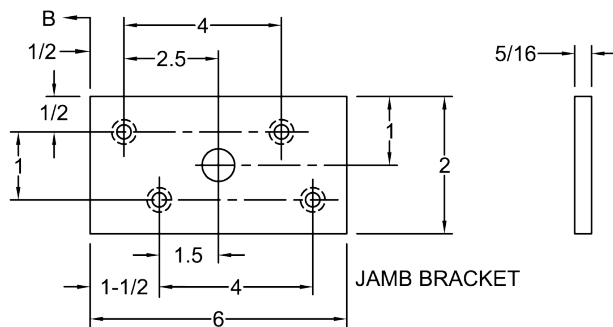

HD 7000 SERIES EXTRA HEAVY DUTY HOLDERS & STOPS

REVERSIBLE

NON - HANDED

NOTE: ALL A & B DIMENSIONS MEASURED FROM ϕ OF PIVOT.

SCREW DETAIL			
	QTY	WOOD	METAL
JAMB	4	No. 18 X 2" F.H.W.S.	$\frac{5}{16}$ " - 18 X 1" F.H.M.S.
DOOR	4	$\frac{5}{16}$ "-18 TRUSS HD M.S. $\frac{1}{2}$ " DIA. SEX BOLT	$\frac{5}{16}$ " - 18 TRUSS HD M.S. $\frac{1}{2}$ " DIA. SEX BOLT

ALWAYS REQUEST LATEST TEMPLATE DRAWINGS FOR NEW INSTALLATIONS

DO NOT SCALE DRAWINGS ALL DIMENSIONS ARE IN INCHES