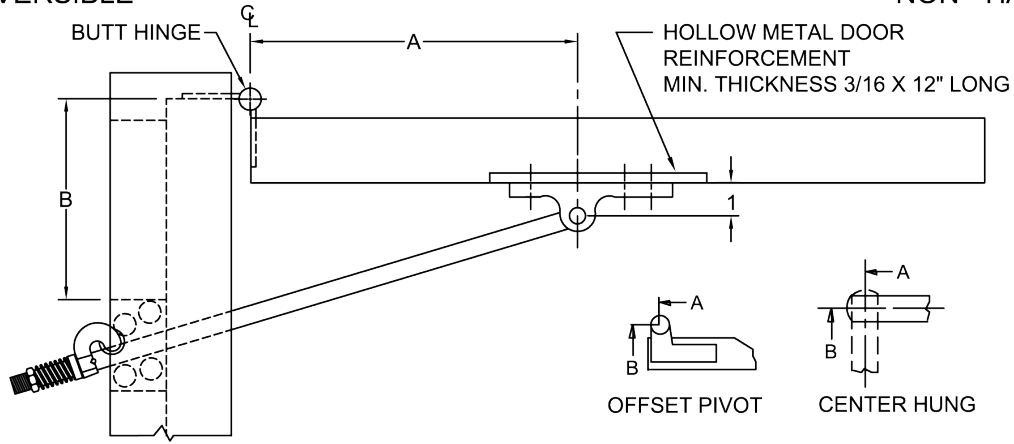

HD 7000 SERIES EXTRA HEAVY DUTY HOLDERS & STOPS

REVERSIBLE

NON - HANDED

NOTE: ALL A & B DIMENSIONS MEASURED FROM ϕ OF PIVOT.

SCREW DETAIL			
	QTY	WOOD	METAL
JAMB	4	No. 18 X 2" F.H.W.S.	$\frac{5}{16}$ " - 18 X 1" F.H.M.S.
DOOR	4	$\frac{5}{16}$ "-18 TRUSS HD M.S. $\frac{1}{2}$ " DIA. SEX BOLT	$\frac{5}{16}$ " - 18 TRUSS HD M.S. $\frac{1}{2}$ " DIA. SEX BOLT

ALWAYS REQUEST LATEST TEMPLATE DRAWINGS FOR NEW INSTALLATIONS

DO NOT SCALE DRAWINGS ALL DIMENSIONS ARE IN INCHES